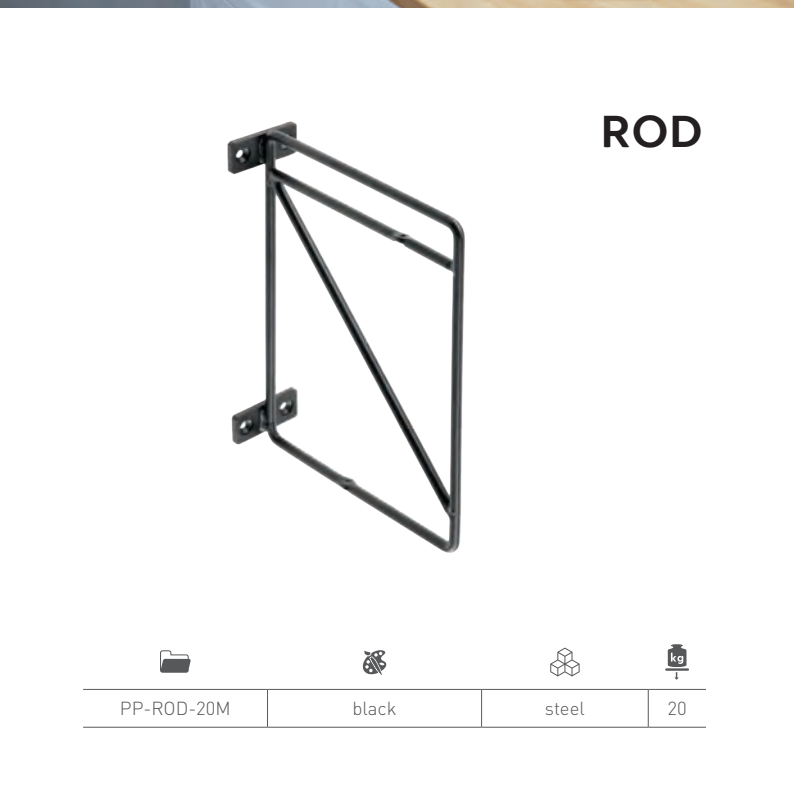

BAR

PP-BAR-20M

black

steel

20

ROD

PP-ROD-20M

black

steel

20