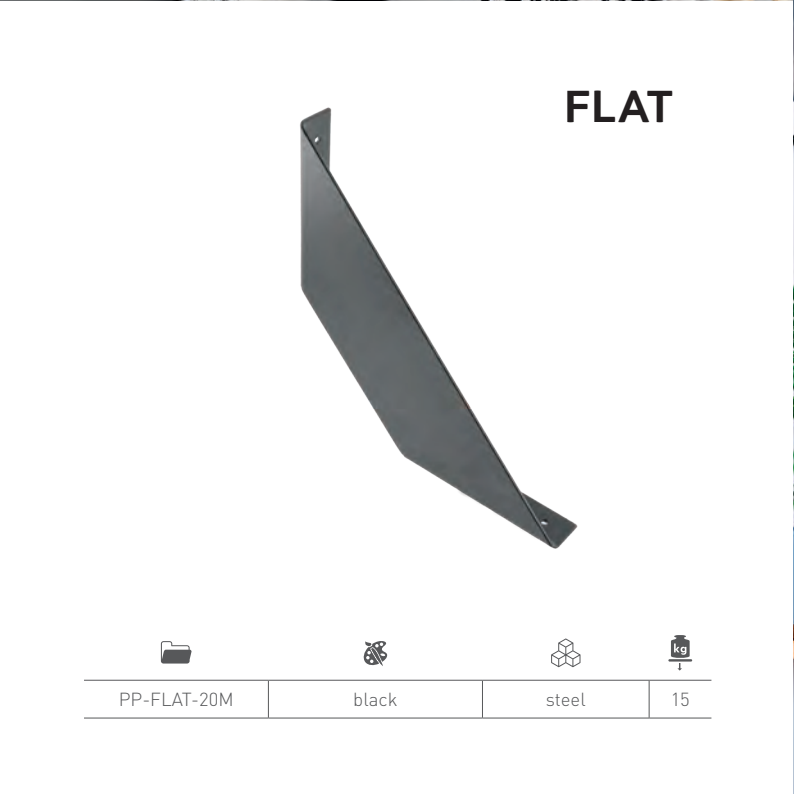

BELT

PP-BELT-20M

black

steel

30

FLAT

PP-FLAT-20M

black