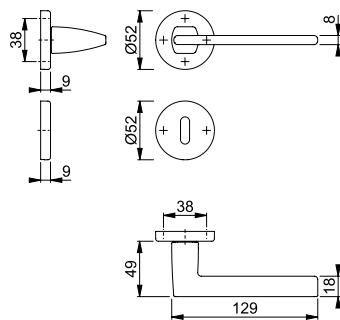

Description			Keyhole	F41-R	F49-R	F71	F78-1-R	P.U.	O.C.
				Art. no.	Art. no.	Art. no.	Art. no.		
Door handle set (receiver - receiver components)				12003062	12011903	12011897	12011915	1	10
				12012166	12012185	12012142	12012215	1	10
Bathroom/WC handle set (receiver - receiver components)	37-47			12013043	12013055	12012944	12013080	1	10
Description			Keyhole	F84-1-R	F96-1-R	F97-1-R		P.U.	O.C.
Door handle set (receiver - receiver components)				12011940	12003074	12011939		1	10
				12012257	12012208	12012233		1	10
Bathroom/WC handle set (receiver - receiver components)	37-47			12013109	12013067	12013092		1	10

The Resista® guarantee applies to all finishes with the letter **R** in the finish key.

Resista®

■ Bergamo - M1628/42K/42KS

duraplus®

HOPPE brass handle set on rose with escutcheons for interior doors:

- Tested to **DIN EN 1906: 37-0140A**, handle set for commercial applications
- Bearing: loose door handles, non-handed spring cassettes, maintenance-free slide bearing
- Connection: **HOPPE Quick-Fit connection** with HOPPE solid spindle (receiver - receiver components)
- Base: nylon
- Fixing: concealed, multi-purpose screws

Quick-Fit

Description			Keyhole	F41-R				P.U.	O.C.
				Art. no.					
Door handle set (receiver - receiver components)		8		12034125				1	10

The Resista® guarantee applies to all finishes with the letter **R** in the finish key.