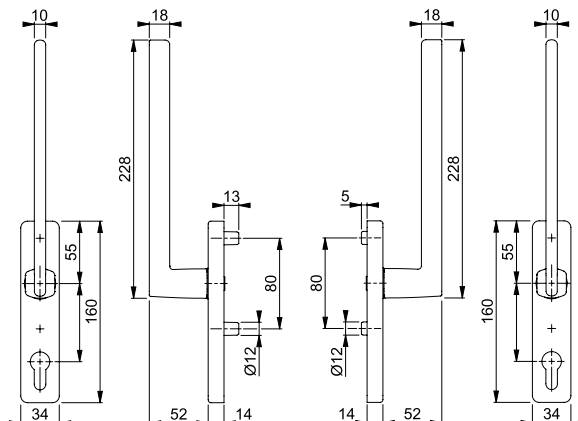

■ Bergamo - HS-M0628/419N-AS/423

duraplus®

HOPPE brass lift/slide handle set for patio doors, exterior with recessed pull:

- Bearing: fixed/movable handle
- Stop-in position: 180°
- Base: outside: none, inside: zamak, supporting lugs
- Spindle: loose HOPPE solid spindle with radiused edges
- Fixing: concealed, bolt-through, M6 thread screws

Description			Keyhole/ Distance	F41-R	F49-R	F71	F96-1-R	P.U.	O.C.
				Art. no.	Art. no.	Art. no.	Art. no.		
Lift/slide handle set (handle/handle)	65-75	10x73	without	12018612	12018624	12018594	12018636	1	4

The Resista® guarantee applies to all finishes with the letter **R** in the finish key.

Resista®

■ Bergamo - HS-M0628/419N-AS

duraplus®

HOPPE brass lift/slide handle set for patio doors:

- Bearing: fixed/movable handles
- Stop-in position: 180°
- Base: zamak, supporting lugs
- Spindle: loose HOPPE solid spindle with radiused edges
- Fixing: concealed, bolt-through, M6 thread screws

Description			Keyhole/ Distance	F41-R	F49-R	F71	F78-1-R	P.U.	O.C.
				Art. no.	Art. no.	Art. no.	Art. no.		
Lift/slide handle set (handle/handle)		10x128	69	12030545	12030557	12030533		1	4
			without				12030570	1	4
Description			Keyhole/ Distance	F84-1-R	F96-1-R	F97-1-R		P.U.	O.C.
Lift/slide handle set (handle/handle)		10x128	69					1	4
			without	12030612	12030569	12030594		1	4

The Resista® guarantee applies to all finishes with the letter **R** in the finish key.

Resista®