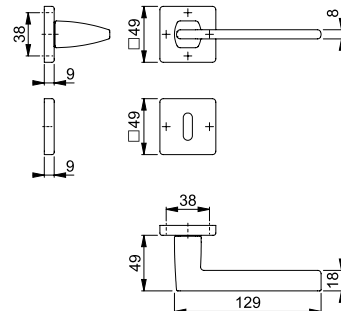

Quick-Fit

Bergamo - M1628/843K/843KS

duraplus®

HOPPE brass handle set on rose with escutcheons for interior doors:

- Tested to **DIN EN 1906: 37-0140A**, handle set for commercial applications
- Bearing: loose door handles, non-handed spring cassettes, maintenance-free slide bearing
- Connection: **HOPPE Quick-Fit connection** with HOPPE solid spindle (receiver - receiver components)
- Base: nylon
- Fixing: concealed, multi-purpose screws

Description			Keyhole	F41-R	F49-R	F71	F78-1-R	P.U.	O.C.
				Art. no.	Art. no.	Art. no.	Art. no.		
Door handle set (receiver - receiver components)				12003062	12011903	12011897	12011915	1	10
				12012166	12012185	12012142	12012215	1	10
Bathroom/WC handle set (receiver - receiver components)	37-47			12013043	12013055	12012944	12013080	1	10
Description			Keyhole	F84-1-R	F96-1-R	F97-1-R		P.U.	O.C.
Door handle set (receiver - receiver components)				12011940	12003074	12011939		1	10
				12012257	12012208	12012233		1	10
Bathroom/WC handle set (receiver - receiver components)	37-47			12013109	12013067	12013092		1	10

The Resista® guarantee applies to all finishes with the letter **R** in the finish key.

Resista®