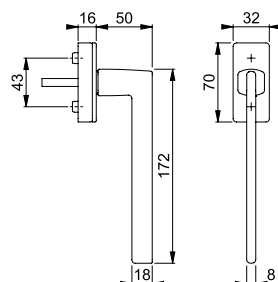

The Resista® guarantee applies to all finishes with the letter **R** in the finish key.

Resista®