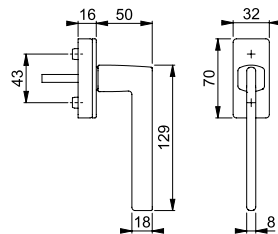

The Resista® guarantee applies to all finishes with the letter **R** in the finish key.

Resista®