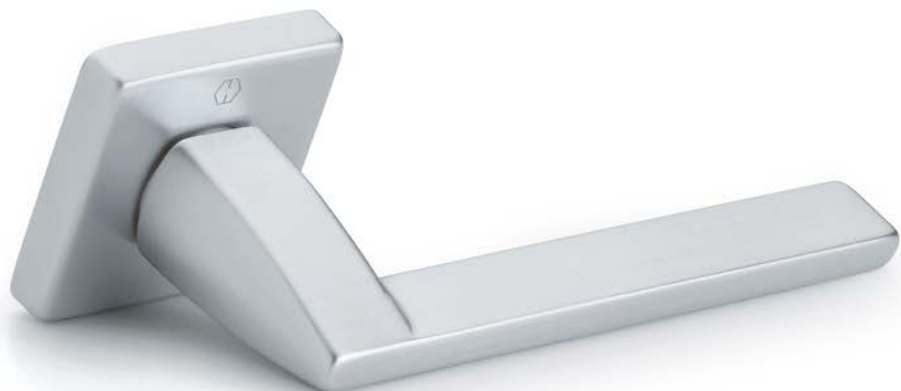

With the **HOPPE Quick-Fit connection**, the handle sets can be fitted quickly, easily, and precisely and sit securely on the door without play. With **Secustik®**, window handles feature a locking mechanism to prevent unauthorised movement of the hardware from the outside, thus providing integrated basic security against break-ins. **VarioFit®** ensures patented stepless adjustment of the position of the spindle to the depth of the window profile. Handles for parallel slide/tilt doors and lift-slide doors round off the range.

A selection of attractive **contemporary colours** also makes the Bergamo series a perfect partner for different room effects. Dark handle finishes such as anthracite and black create effective accents in the room and can, for example, lend even more elegance to a tone-in-tone interior style. Copper and brass-coloured handles make a room look cosy and suit luxuriously designed rooms as well as Scandinavian-inspired living. The elegant matt chrome-plated finishes reinterpret the classic colour scheme of door and window handles.

The Bergamo brass series features **Resista®** and thus comes with a 10-year surface guarantee. The high-quality appearance is long-lasting, even with intensive use or in harsh climatic conditions.