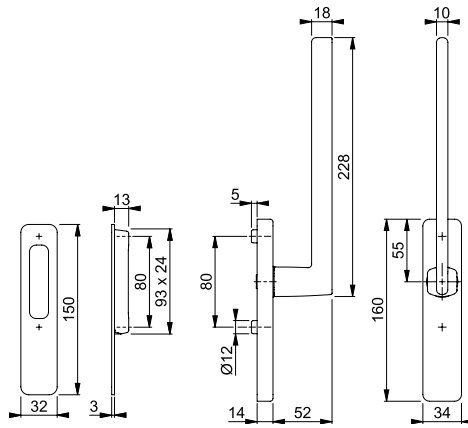

■ Bergamo - HS-M0628/419N-AS/423

duraplus®

HOPPE brass lift/slide handle set for patio doors, exterior with recessed pull:

- Bearing: fixed/movable handle
- Stop-in position: 180°
- Base: outside: none, inside: zamak, supporting lugs
- Spindle: loose HOPPE solid spindle with radiused edges
- Fixing: concealed, bolt-through, M6 thread screws

Description			Keyhole/ Distance	F41-R	F49-R	F71	F96-1-R	P.U.	O.C.
				Art. no.	Art. no.	Art. no.	Art. no.		
Lift/slide handle set (handle/handle)	65-75	10x73	without	12018612	12018624	12018594	12018636	1	4

The Resista® guarantee applies to all finishes with the letter **R** in the finish key.

Resista®

■ Bergamo - HS-M0628/419N-AS

duraplus®

HOPPE brass lift/slide handle set for patio doors:

- Bearing: fixed/movable handles
- Stop-in position: 180°
- Base: zamak, supporting lugs
- Spindle: loose HOPPE solid spindle with radiused edges
- Fixing: concealed, bolt-through, M6 thread screws

Description			Keyhole/ Distance	F41-R	F49-R	F71	F78-1-R	P.U.	O.C.
				Art. no.	Art. no.	Art. no.	Art. no.		
Lift/slide handle set (handle/handle)		10x128	69	12030545	12030557	12030533		1	4
			without				12030570	1	4
Description			Keyhole/ Distance	F84-1-R	F96-1-R	F97-1-R		P.U.	O.C.
Lift/slide handle set (handle/handle)		10x128	69					1	4
			without	12030612	12030569	12030594		1	4

The Resista® guarantee applies to all finishes with the letter **R** in the finish key.

Resista®