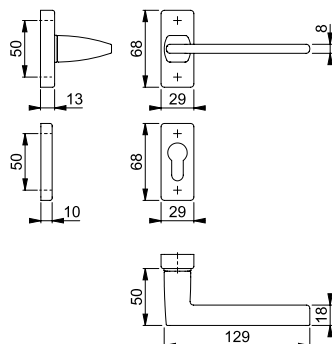

Resista®

■ Bergamo - M1628/844P/844PS

duraplus®

HOPPE brass handle set on rose with escutcheons for profile doors:

- Bearing: loose door handles, maintenance-free slide bearing
- Connection: **HOPPE Quick-Fit connection** with HOPPE solid spindle (receiver - receiver components)
- Base: nylon
- Fixing: concealed, multi-purpose screws

Quick-Fit

Description			Keyhole	F41-R	F49-R	F71	F78-1-R	P.U.	O.C.
				Art. no.	Art. no.	Art. no.	Art. no.		
Door handle set	39-49	8		12019690	12019707	12019689	12019720	1	10
Description			Keyhole	F84-1-R	F96-1-R	F97-1-R		P.U.	O.C.
				Art. no.	Art. no.	Art. no.			
Door handle set	39-49	8		12019744	12019719	12019732		1	10