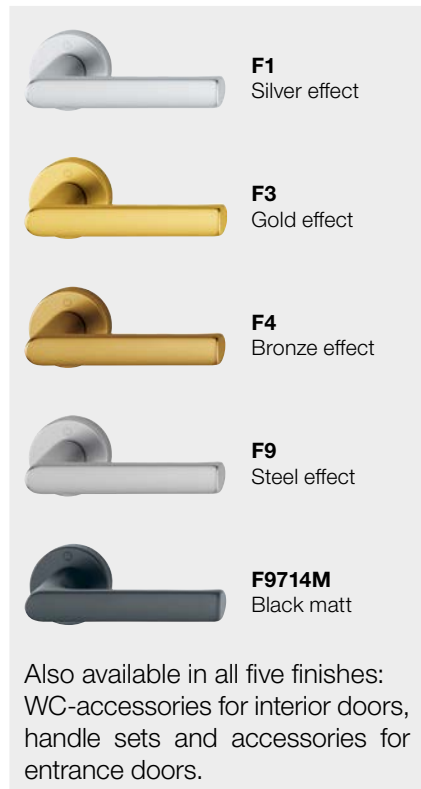

Hamburg series in five colours

HOPPE quality labeling

	10-year guarantee on the mechanical operation
	Made in Europe
	DIN EN ISO 14001 Environmentally-considerate manufacturing

Hamburg series in five colours

Handles from HOPPE can create new highlights for individual interior design styles. The aluminium series Hamburg is the ideal match for modern home furnishings.

The choice of five attractive finishes makes it easy to find the right handle for every style. The familiar F1 silver effect and F9 steel effect are completed with the on-trend colours F3 gold effect, F4 bronze effect and F9714M matt black.

Also available in all five finishes: WC-accessories for interior doors, handle sets and accessories for entrance doors.

Quick-Fit Quick fitting by simply putting the door handles together